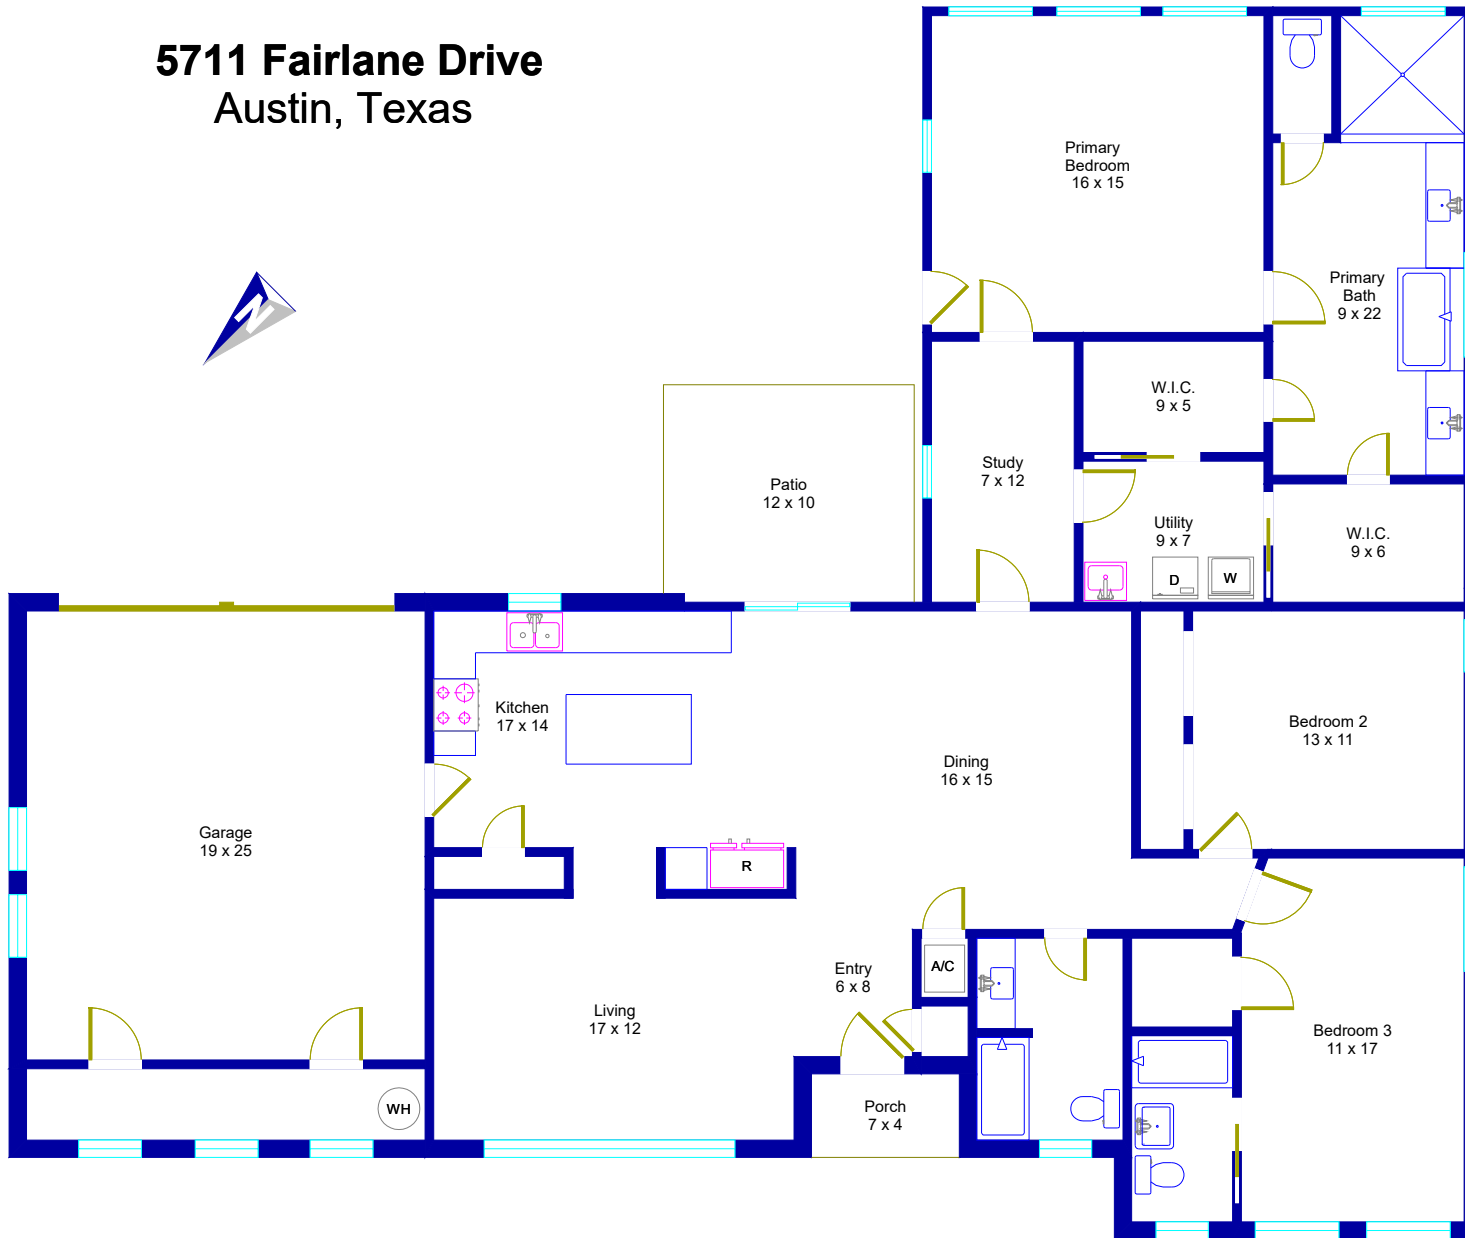

5711 Fairlane Drive Austin, Texas

© Floor Plan Graphics LLC 2025. This floor plan is an artistic rendering only. All dimensions are approximate.
Floor Plan Graphics LLC and Moreland Properties
make no representation or warranty as to this rendering's accuracy
and no measurements or dimensions should be relied upon without independent verification.
This floor plan and its respective square footage information and material remain the property of Floor Plan Graphics LLC.